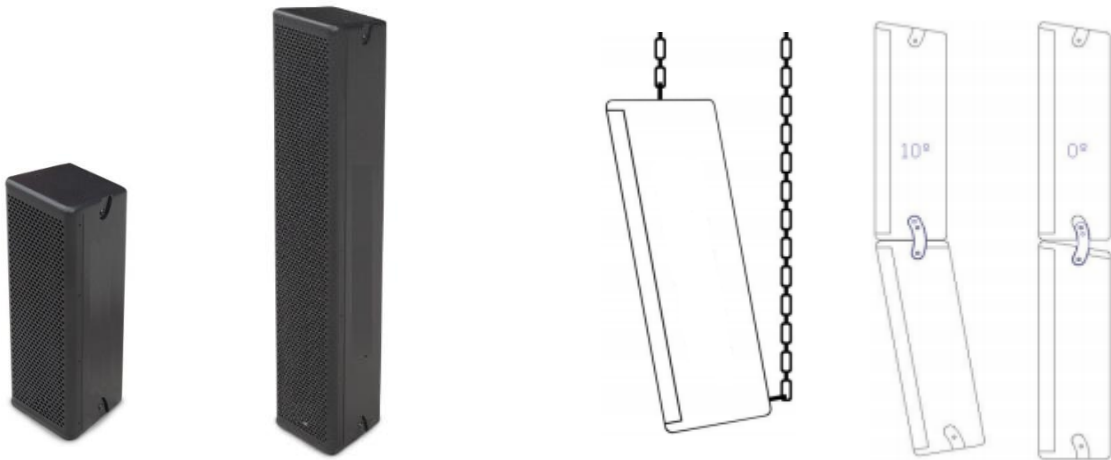

PS Series Column Array 2 Way Speaker System

DB Sound PS Series is a multipurpose speaker system available in 2 Models in a tuned enclosure. Its ultra compact size and wide versatility makes it the perfect system for fixed installation and all type of point source applications where the minimal visual impact is required.

APPLICATIONS

- Club and Bar Installs
- Theatres
- Houses of Worship
- Conference
- Multi media spaces
- Portable Sound reinforcement

FEATURES

- Ultra- compact Light weight
- Versatile Sound reinforcement
- Max. SPL of 126dB
- Multiple rigging/mounting options
- Powered by Beyma Loudspeakers

SPECIFICATIONS

MODELS	PS 34	PS 38
Power (RMS)	140W	280W
Program Power (RMS)	280W	560W
Nominal Impedance	8 Ohms	4 Ohms
Driver	4 x 3" Full Range	8 x 3" Full Range
Sensitivity	97 dB at 2.83V/1m	98 dB at 2.83V/1m
Maximum SPL	124dB	126dB
Frequency Response	170 Hz to 18 KHz	
Directivity	100° Horizontal	
Rigging	4 x M5	
Connectors	2 x NL4 MP Connectors	
Enclosure	12mm Birch Plywood	
Grille	CNC Perforated Steel with Acoustical Foam Backing	
Finish	Textured Black Paint	
Dimensions(H x W x D)	400x130x125 mm	740x130x125 mm
Optional Accessories	Optional Bracket for Wall Mounting	