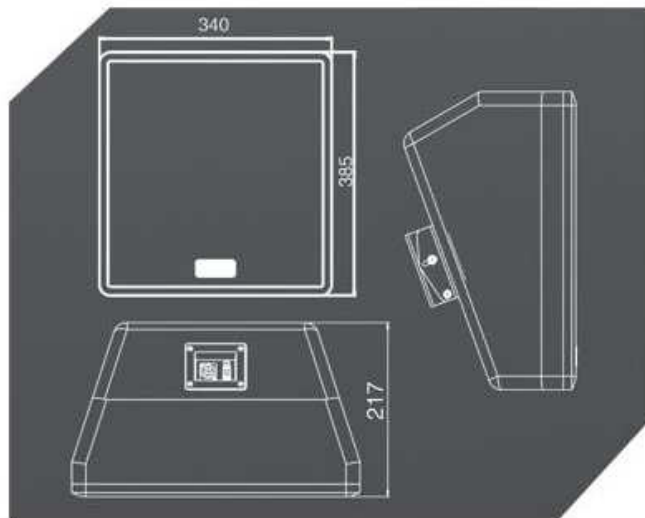

db sound

Pro Series

DB 8S

Two Way High Power CINEMA Surround System

DB 8S provides high power and high sensitivity surround for small cinema. The system is comprised of one high power 8" LF with 0.75" Throat HF. The special horn ensures uniform dispersion of the high frequency information throughout both the vertical and horizontal coverage angles to reproduce good quality highly accurate digital surround soundtracks as recorded.