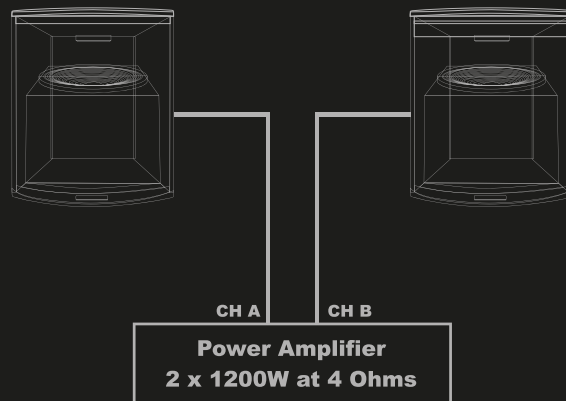

- SB12
- SB15
- SB18

Loaded with high power Beyma Woofers is well known for its outstanding performance with excellent tonal quality. Enclosures are constructed with Birch Plywood and finished with high quality textured paint. The front is protected by CNC Machined steel perforated grille.

Features

- Compact & Powerful System
- Active Operation
- Built with world class Beyma® Loudspeakers
- Pole Mountable for Mobile Applications

SB series

Recommended Configurations

SB 12

SB 15 / SB 18

Applications:

- Stage monitors in Live Performance
- Mobile DJ's
- Acoustic Music & Vocal
- Speech Reinforcement
- Corporate A/V
- Auditoriums
- Theme parks

Specifications	SB12	SB15	SB18
Power (AES)	700W	900W	1000W
Program Power (AES)	1400W	1800W	2000W
LF Driver	12" 4 inch Voice Coil	15" 4 inch Voice Coil	18" 4 inch Voice Coil
Max. SPL Continuous	124dB	130dB	131dB
Max. SPL Peak	130dB	136dB	137dB
Frequency Response	35-200Hz	35-200Hz	33-200Hz
Enclosure Finish	Birch Plywood, Black Painted	Birch Plywood, Black Painted	Birch Plywood, Black Painted
Grille Finish	CNC Punched, Painted Black	CNC Punched, Painted Black	CNC Punched, Painted Black
Connectors (In/Out)	2 x Neutrik Speakon®	2 x Neutrik Speakon®	2 x Neutrik Speakon®
W x H x D	351 x 406 x 515 mm	431 x 500 x 730 mm	540 x 540 x 790 mm
Weight	15 Kg	22 Kg	30 Kg