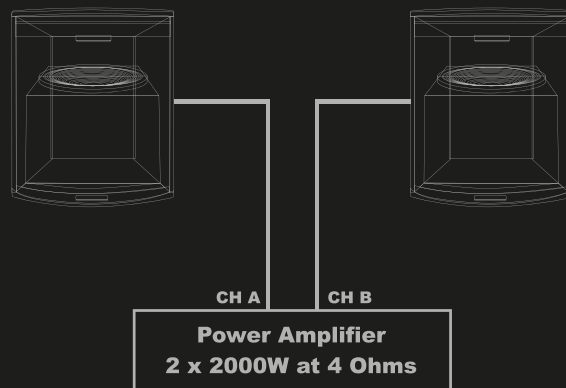

Features

- Compact & Powerful System
- Active Operation
- Built with world class Beyma® Loudspeakers
- Pole Mountable for Mobile Applications

SB series

Recommended Configurations

SB 12

SB 15 / SB 18

Applications:

- Stage monitors in Live Performance
- Mobile DJ's
- Acoustic Music & Vocal
- Speech Reinforcement
- Corporate A/V
- Auditoriums
- Theme parks

Specifications	SB12	SB15	SB18
Power (AES)	700W	900W	1000W
Program Power (AES)	1400W	1800W	2000W
LF Driver	12" 4 inch Voice Coil	15" 4 inch Voice Coil	18" 4 inch Voice Coil
Max. SPL Continuous	124dB	130dB	131dB
Max. SPL Peak	130dB	136dB	137dB
Frequency Response	35-200Hz	35-200Hz	33-200Hz
Enclosure Finish	Birch Plywood, Black Painted	Birch Plywood, Black Painted	Birch Plywood, Black Painted
Grille Finish	CNC Punched, Painted Black	CNC Punched, Painted Black	CNC Punched, Painted Black
Connectors (In/Out)	2 x Neutrik Speakon®	2 x Neutrik Speakon®	2 x Neutrik Speakon®
W x H x D	351 x 406 x 515 mm	431 x 500 x 730 mm	540 x 540 x 790 mm
Weight	15 Kg	22 Kg	30 Kg